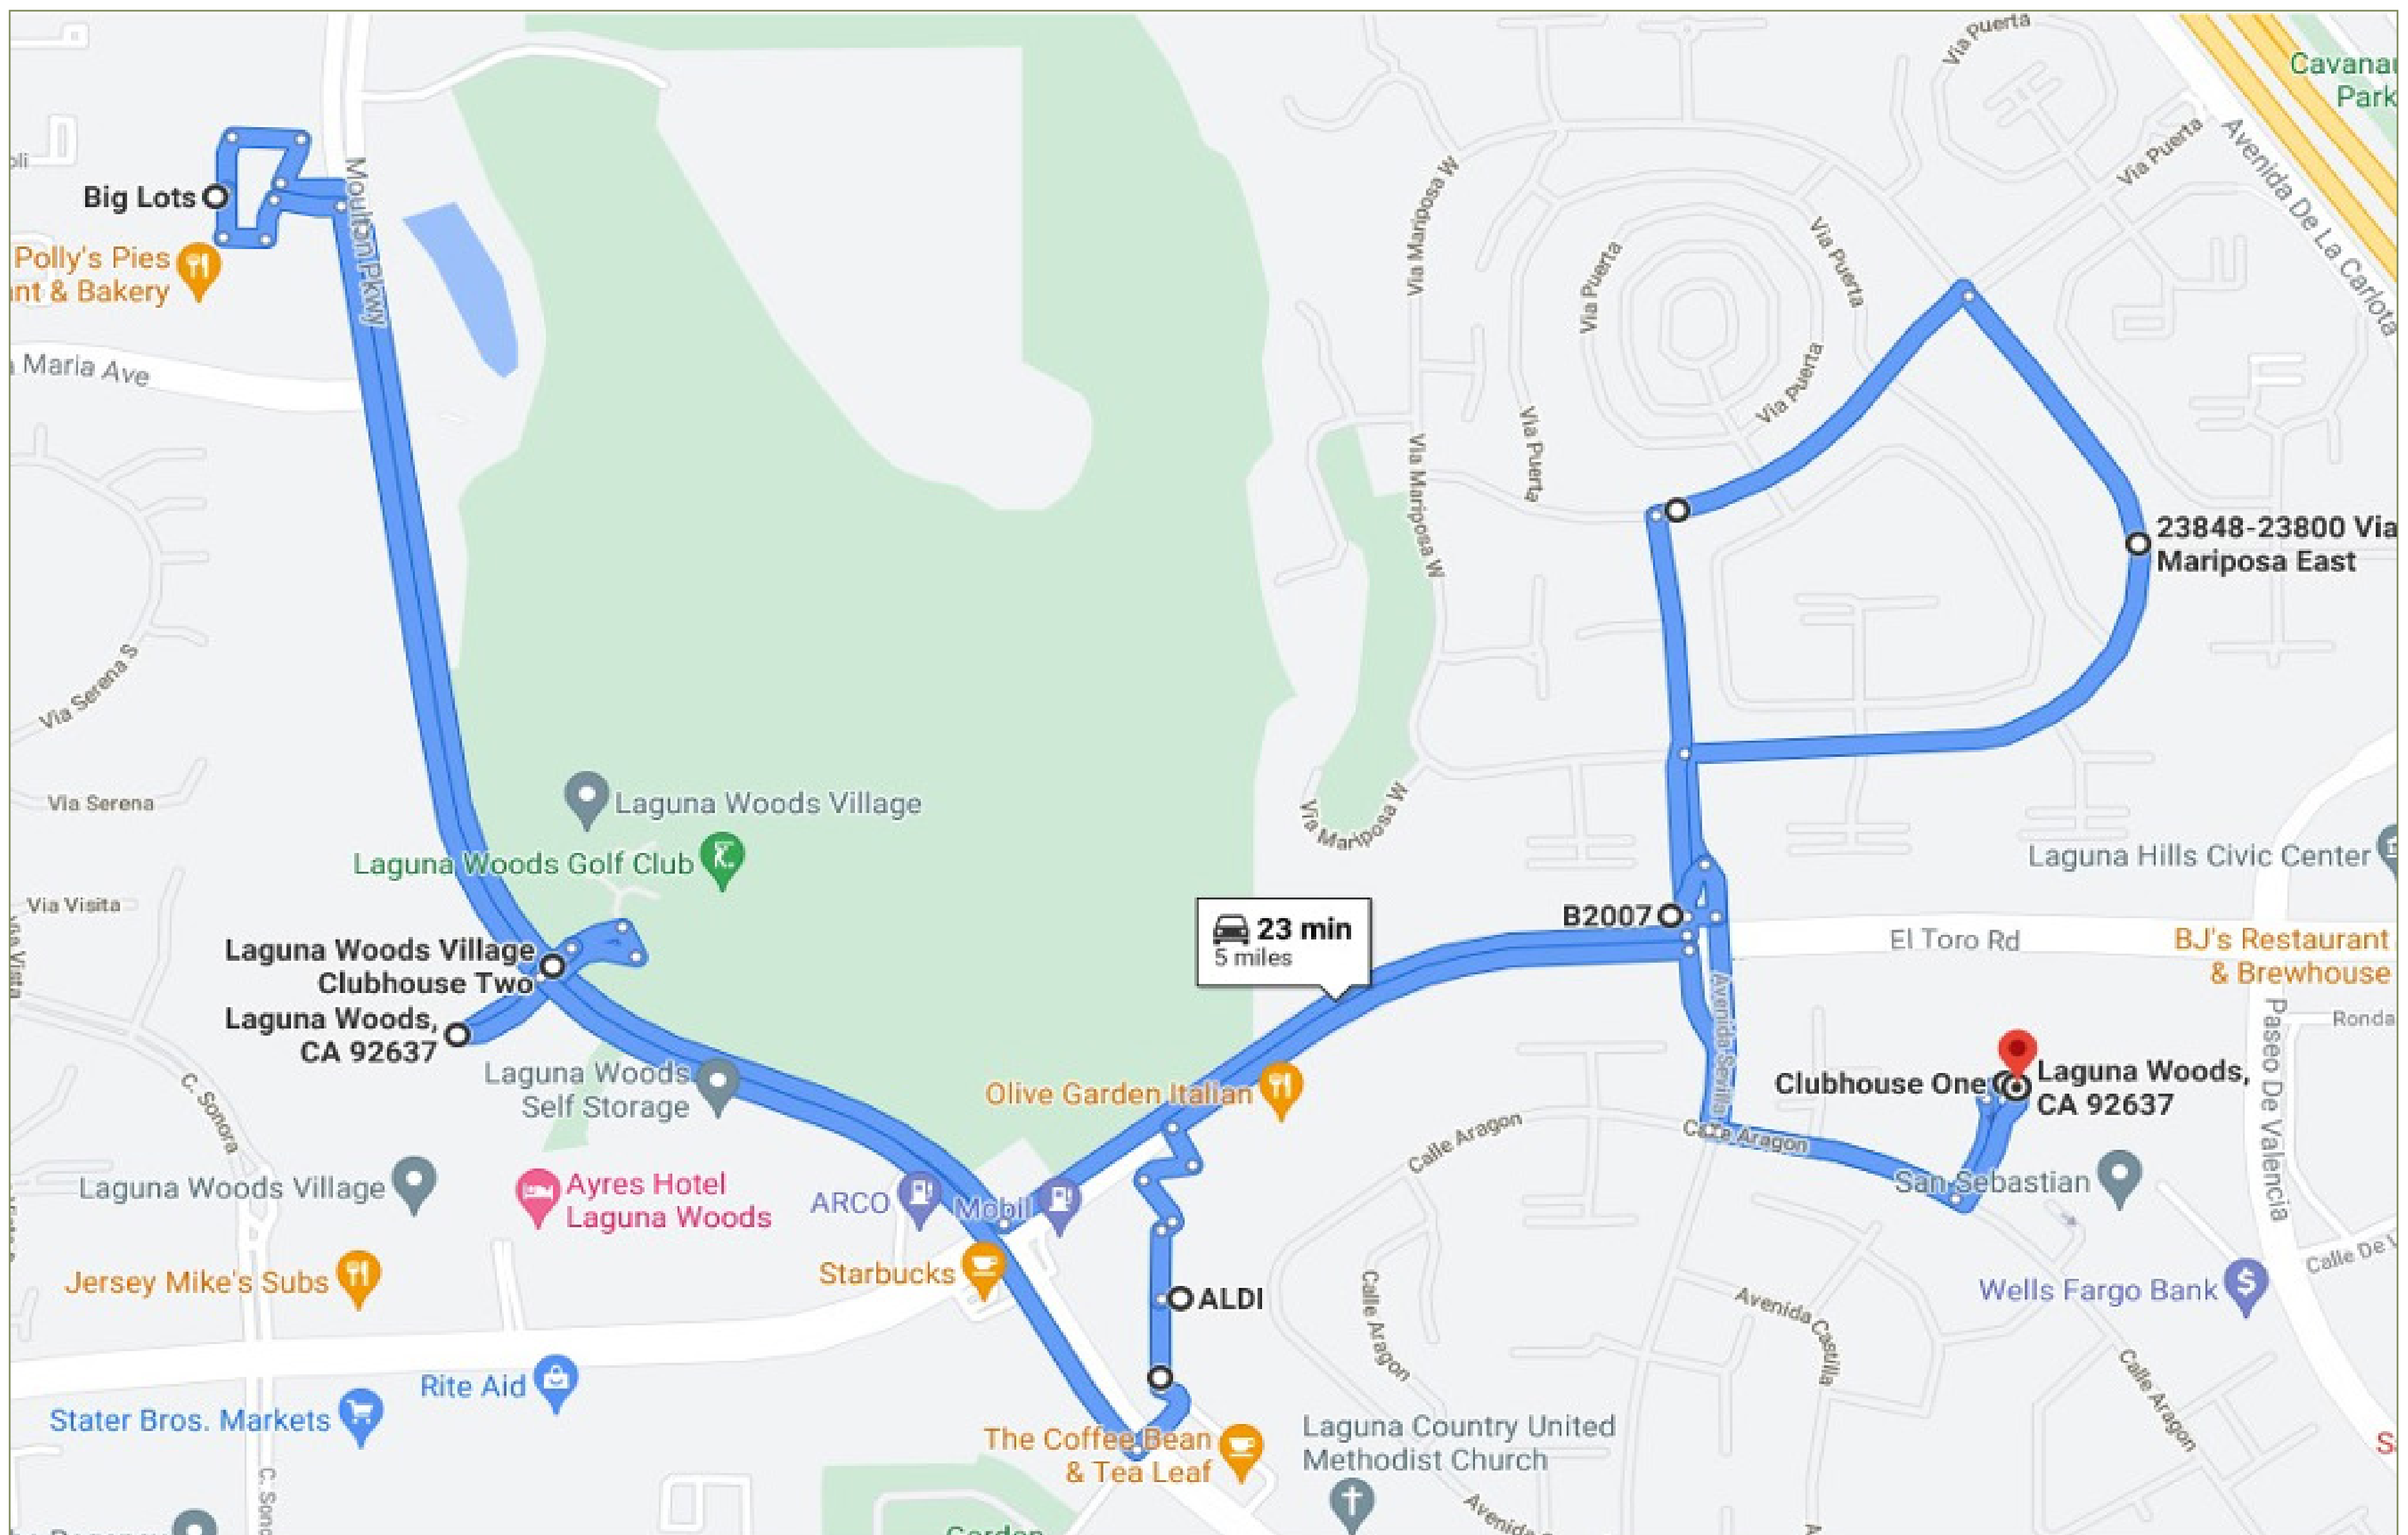

CDS = Cul-de-Sac
R = Special request only

Laguna Woods Village®

EASY RIDER COMMERCIAL ROUTE 1

ALDI / BRAILLE INSTITUTE / MOULTON PLAZA			
DESIGNATED ROUTE	ETA	REQUEST STOP	ETA
Clubhouse 1 (Starting Point)	0:00	Clubhouse 1 (Starting Point)	0:30
Calle Aragon (CDS 29)	0:01	Calle Aragon (CDS 29)	0:31
Gate 1	0:02	Laguna Building	0:32
Gate 5	0:03	Gate 5	0:33
Via Mariposa East (CDS 205-207)	0:03	Via Mariposa East (CDS 205-207)	
Via Mariposa East (CDS 208-215) (R)	0:05	Via Mariposa East (CDS 208-215) (R)	0:35
Via Puerta (CDS 217-206) (R)	0:05	Via Puerta (CDS 217-206) (R)	
Avenida Sevilla	0:05	Avenida Sevilla	
Gate 5	0:10	Gate 5	0:40
El Toro Rd Lutheran / OCTA Bench (R)		El Toro Rd Lutheran / OCTA Bench (R)	
Garden Center 2 (R)		Garden Center 2 (R)	
Aldi	0:15	Aldi	0:45
Memorial Care Clinic (R)		Memorial Care Clinic (R)	
Laguna Woods City Hall (R)		Laguna Woods City Hall (R)	
Clubhouse 2 / 7 (R)		Clubhouse 2 / 7 (R)	
Braille Institute (R)		Braille Institute (R)	
Nifty After Fifty (R)		Nifty After Fifty (R)	
Big Lots	:20	Big Lots	0:50
Florence Sylvester Senior Center (R)		Florence Sylvester Senior Center (R)	
Clubhouse 7 / 2 (R)		Clubhouse 7 / 2 (R)	
Garden Center 1 (R)		Garden Center 1 (R)	
Pacific Hills / Grace Hills Church (R)		Pacific Hills / Grace Hills Church (R)	
Temple Judea / Methodist Church (R)		Temple Judea / Methodist Church (R)	
Aldi	:25	Aldi	0:55
Laguna Woods City Hall (R)		Laguna Woods City Hall (R)	
Saint Nicholas Church (R)		Saint Nicholas Church (R)	
El Toro Rd / Gate 1	0:28	El Toro Rd / Gate 1	0:58
Clubhouse 1 (Transfer Point)	0:30	Clubhouse 1 (Transfer Point)	0:00

Laguna Woods Village®

EASY RIDER COMMERCIAL ROUTE 1

Nearby routes do not operate between 12:30 and 1 p.m. to provide bus drivers a lunch break.
Bus route hours: 9 a.m. - 5 p.m. Monday through Friday
Transportation: 949-597-4659; dial 2 to make a request stop